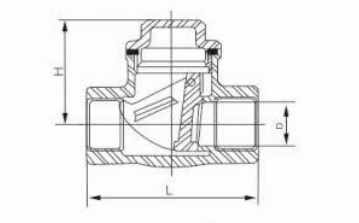

H14W screw spiral check valve

select Inquiry SIZE L D H

1/2"	62	18	43
3/4"	75	24	47
1"	89	30	49
1-1/4"	100	38	58
1-1/2"	116	44	65
2"	134	56	73
2-1/2"	165	72	90
3"	189	85	105