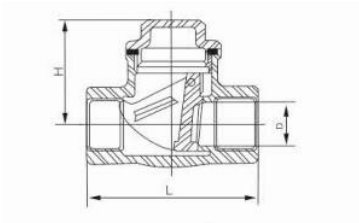

H14W screw spiral check valve

select Inquiry SIZE L D H

select	Inquiry	SIZE	L	D	H
1/2"	62	18	43		
3/4"	75	24	47		
1"	89	30	49		
1-1/4"	100	38	58		
1-1/2"	116	44	65		
2"	134	56	73		
2-1/2"	165	72	90		
3"	189	85	105		